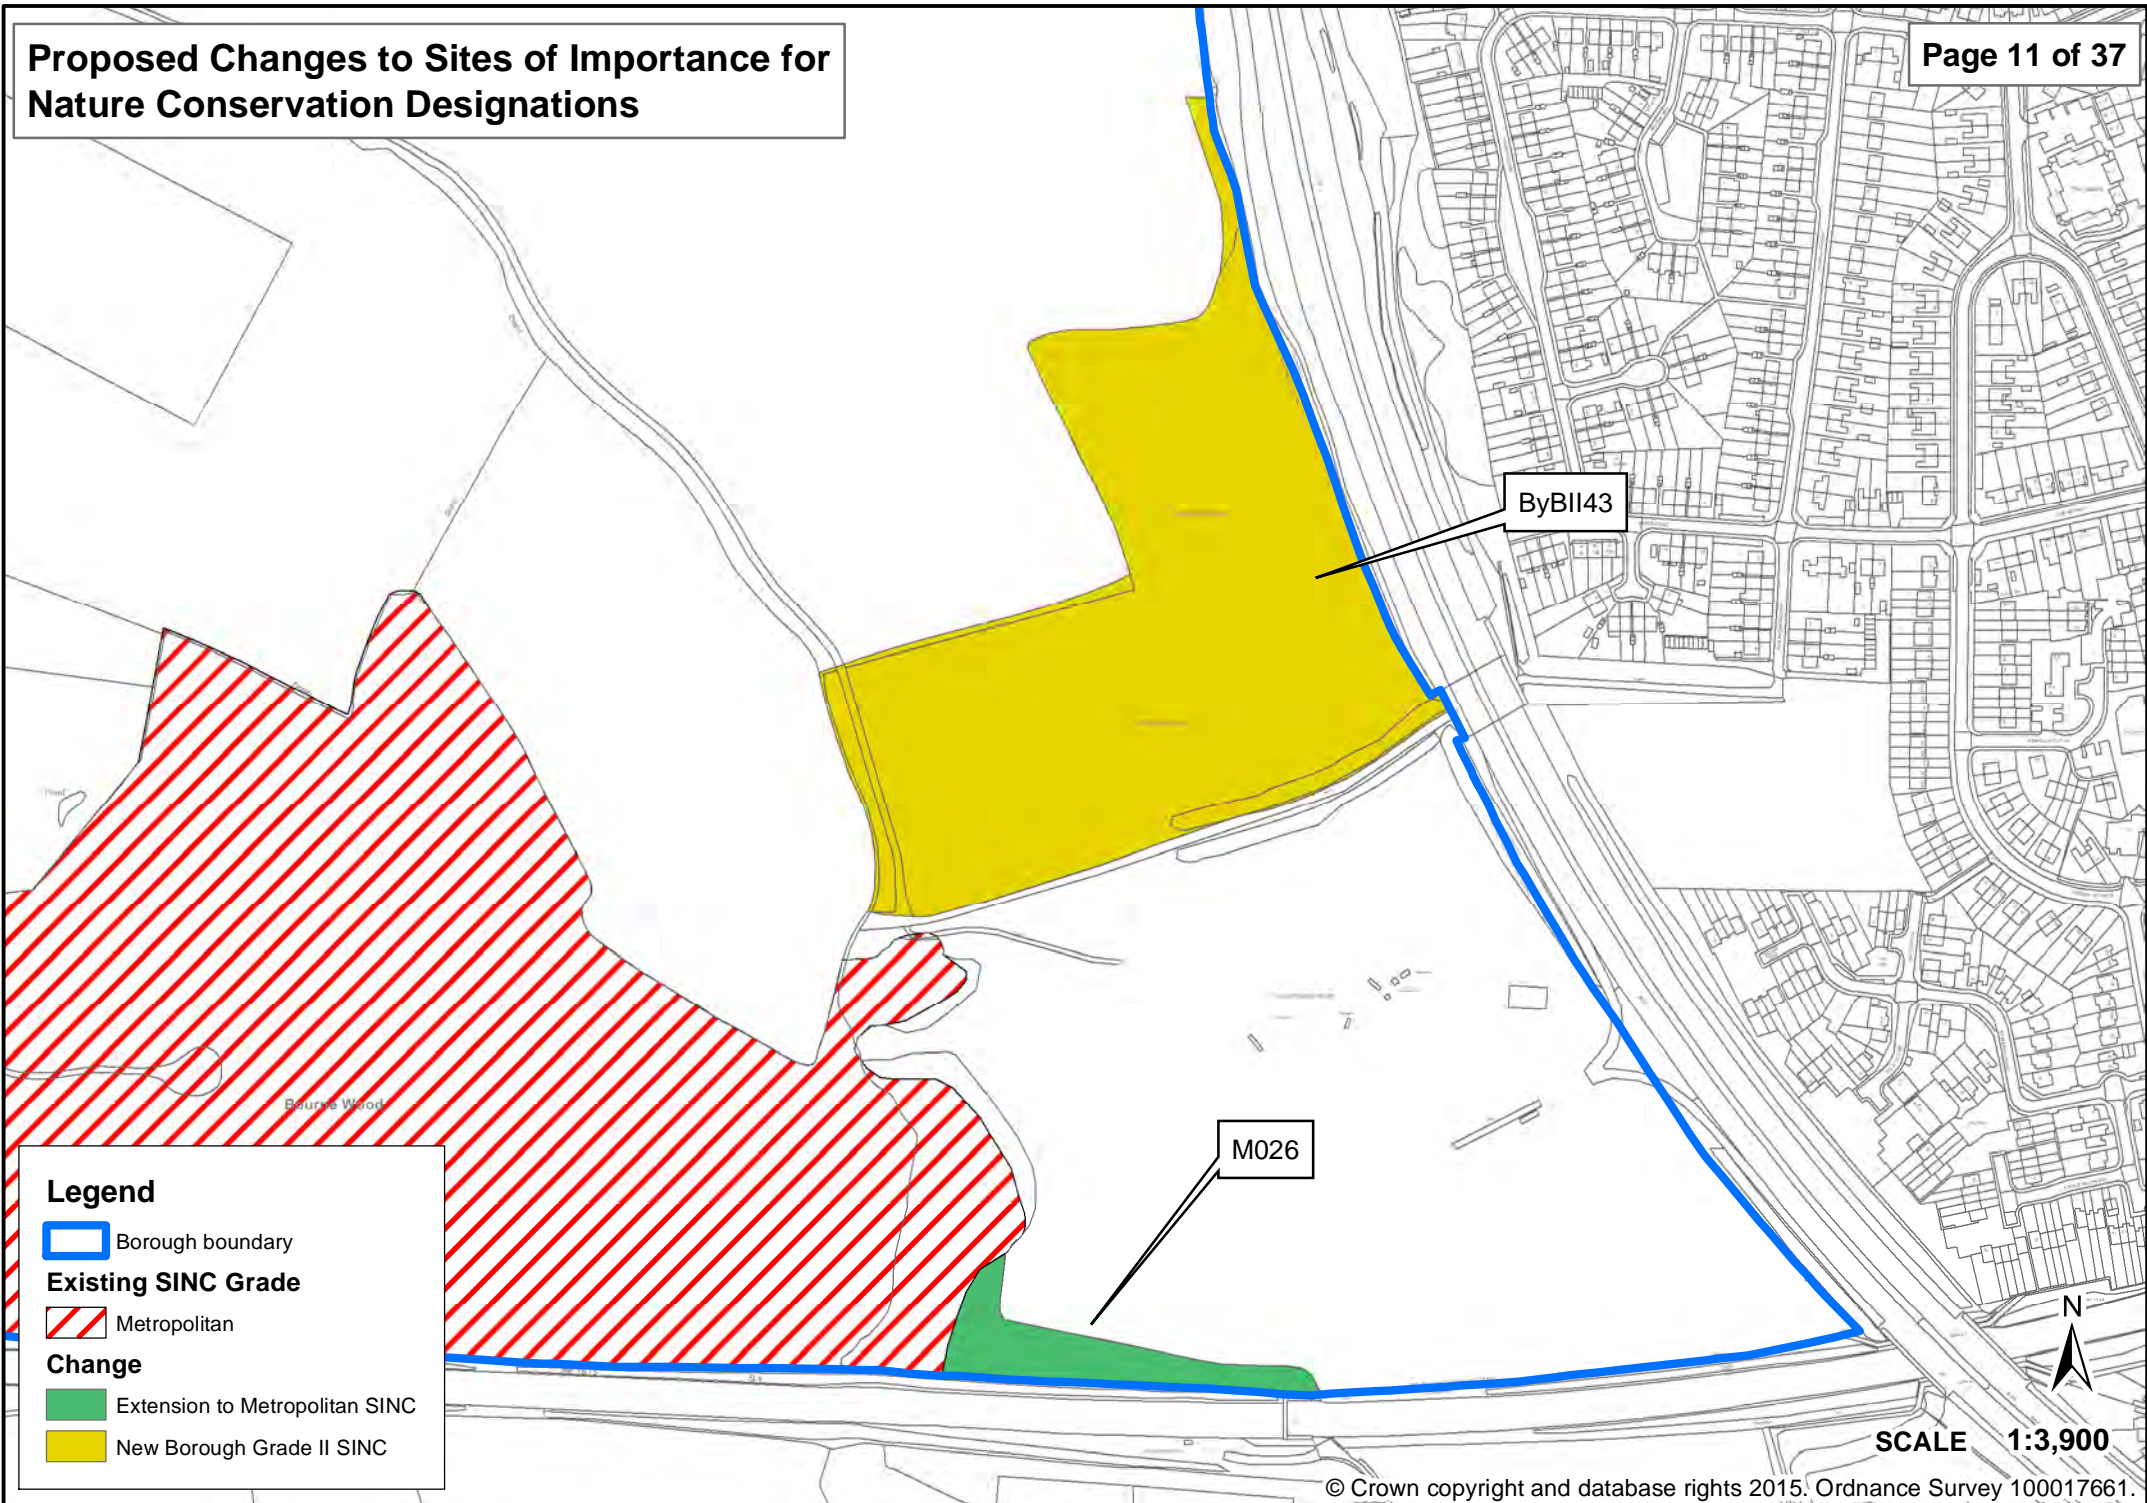

Proposed Changes to Sites of Importance for Nature Conservation Designations

Legend

 Borough boundary

Existing SINC Grade

 Metropolitan

Change

 New Borough Grade I SINC

SCALE 1:3,900

Proposed Changes to Sites of Importance for Nature Conservation Designations

Legend

-  Borough boundary
- Existing SINC Grade**
-  Grade I
- Change**
-  New Borough Grade II SINC

Proposed Changes to Sites of Importance for Nature Conservation Designations

Proposed Changes to Sites of Importance for Nature Conservation Designations

Legend

 Borough boundary

Existing SINIC Grade

 Metropolitan

 Grade I

 Grade II

Change