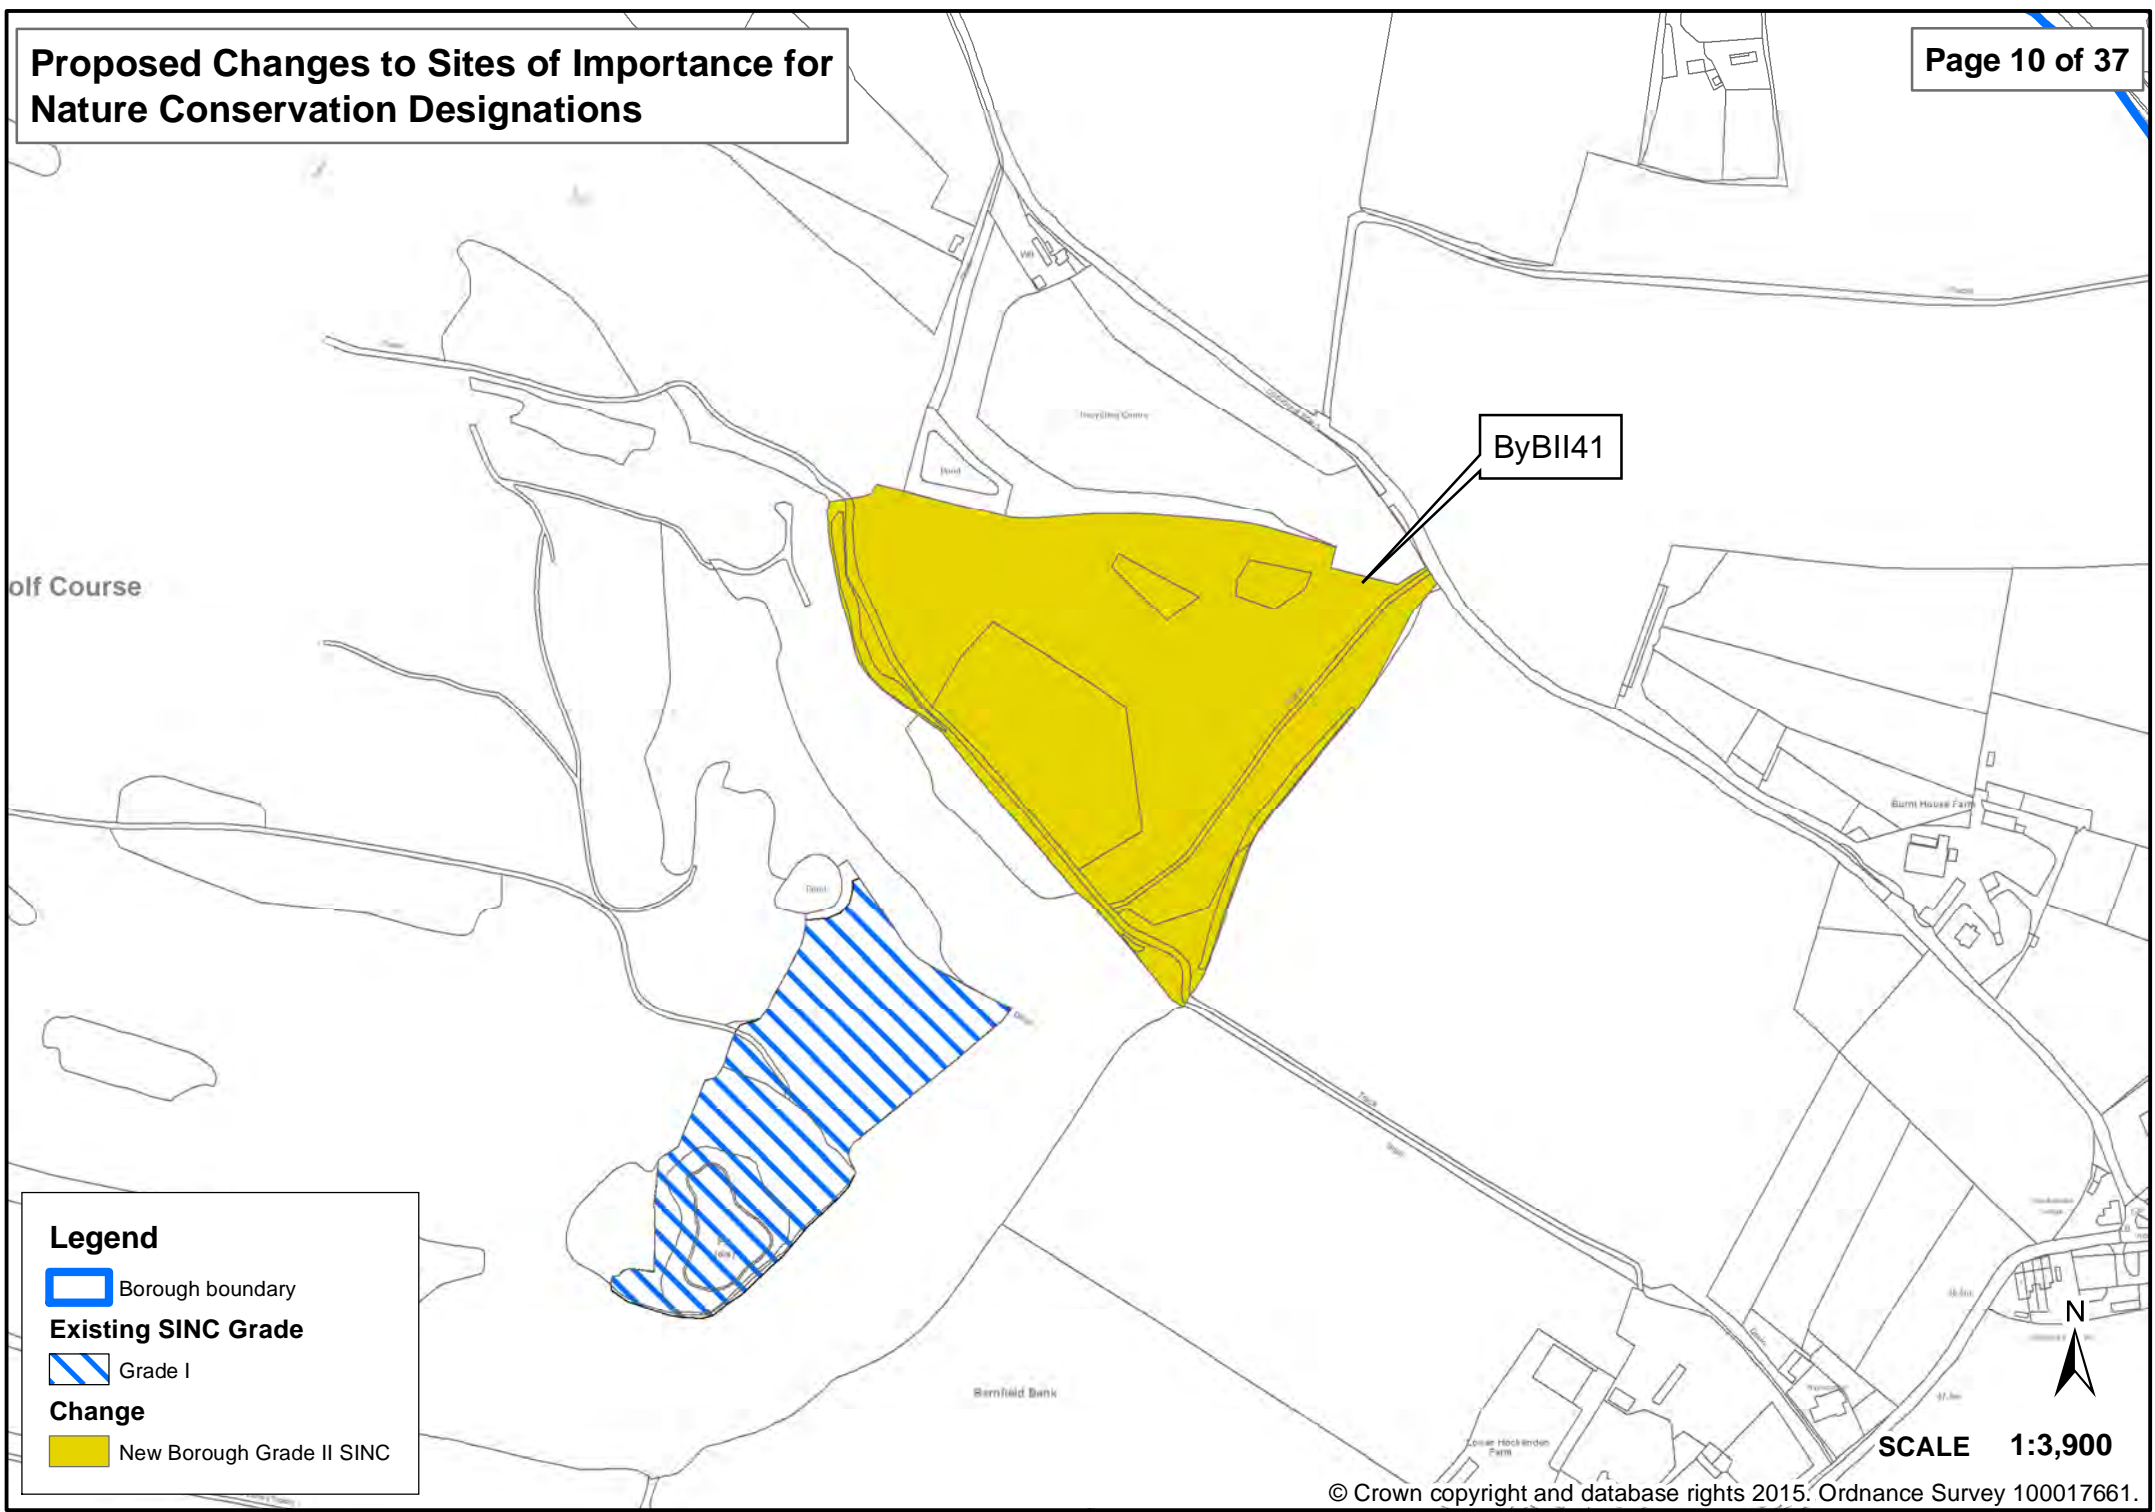

Proposed Changes to Sites of Importance for Nature Conservation Designations

Legend

 Borough boundary

Existing SINC Grade

 Metropolitan

Change

 New Borough Grade I SINC

SCALE 1:3,900

Proposed Changes to Sites of Importance for Nature Conservation Designations

Legend

-  Borough boundary
- Existing SINC Grade**
-  Grade I
- Change**
-  New Borough Grade II SINC

Proposed Changes to Sites of Importance for Nature Conservation Designations

Proposed Changes to Sites of Importance for Nature Conservation Designations

Legend

 Borough boundary

Existing SINIC Grade

 Metropolitan

 Grade I

 Grade II

Change