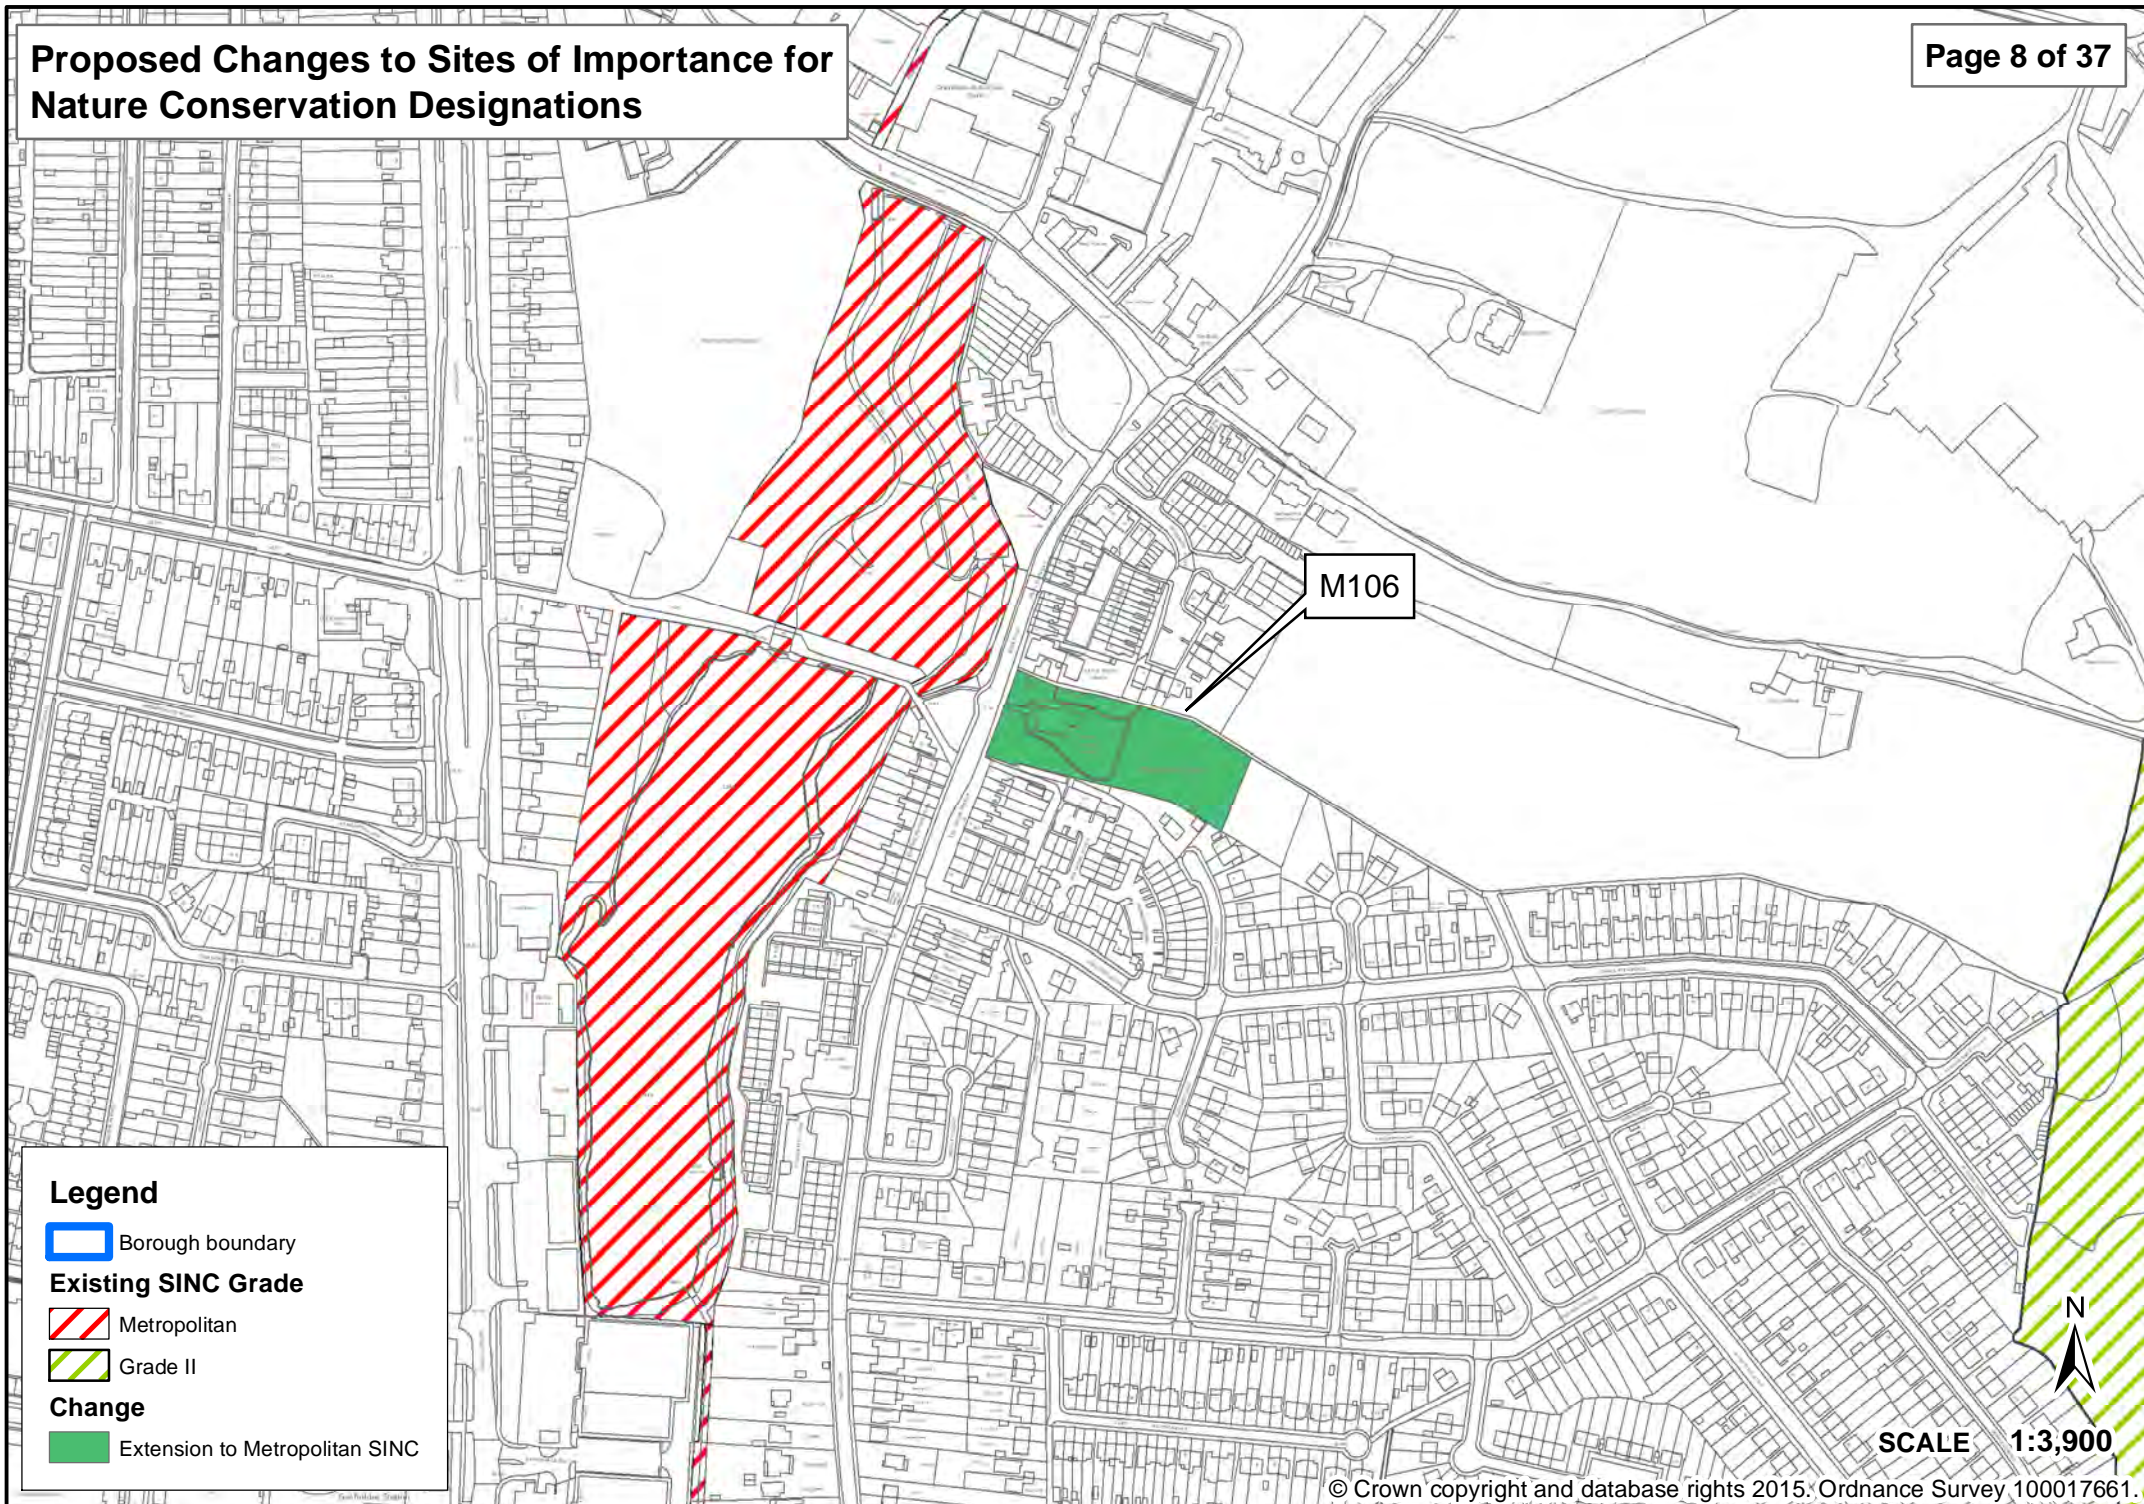

Proposed Changes to Sites of Importance for Nature Conservation Designations

Legend

 Borough boundary

Existing SINC Grade

 Metropolitan

Change

 New Borough Grade I SINC

SCALE 1:3,900

Proposed Changes to Sites of Importance for Nature Conservation Designations

Legend

-  Borough boundary
- Existing SINC Grade**
-  Grade I
- Change**
-  New Borough Grade II SINC

Proposed Changes to Sites of Importance for Nature Conservation Designations

Proposed Changes to Sites of Importance for Nature Conservation Designations

Legend

 Borough boundary

Existing SINIC Grade

 Metropolitan

 Grade I

 Grade II

Change