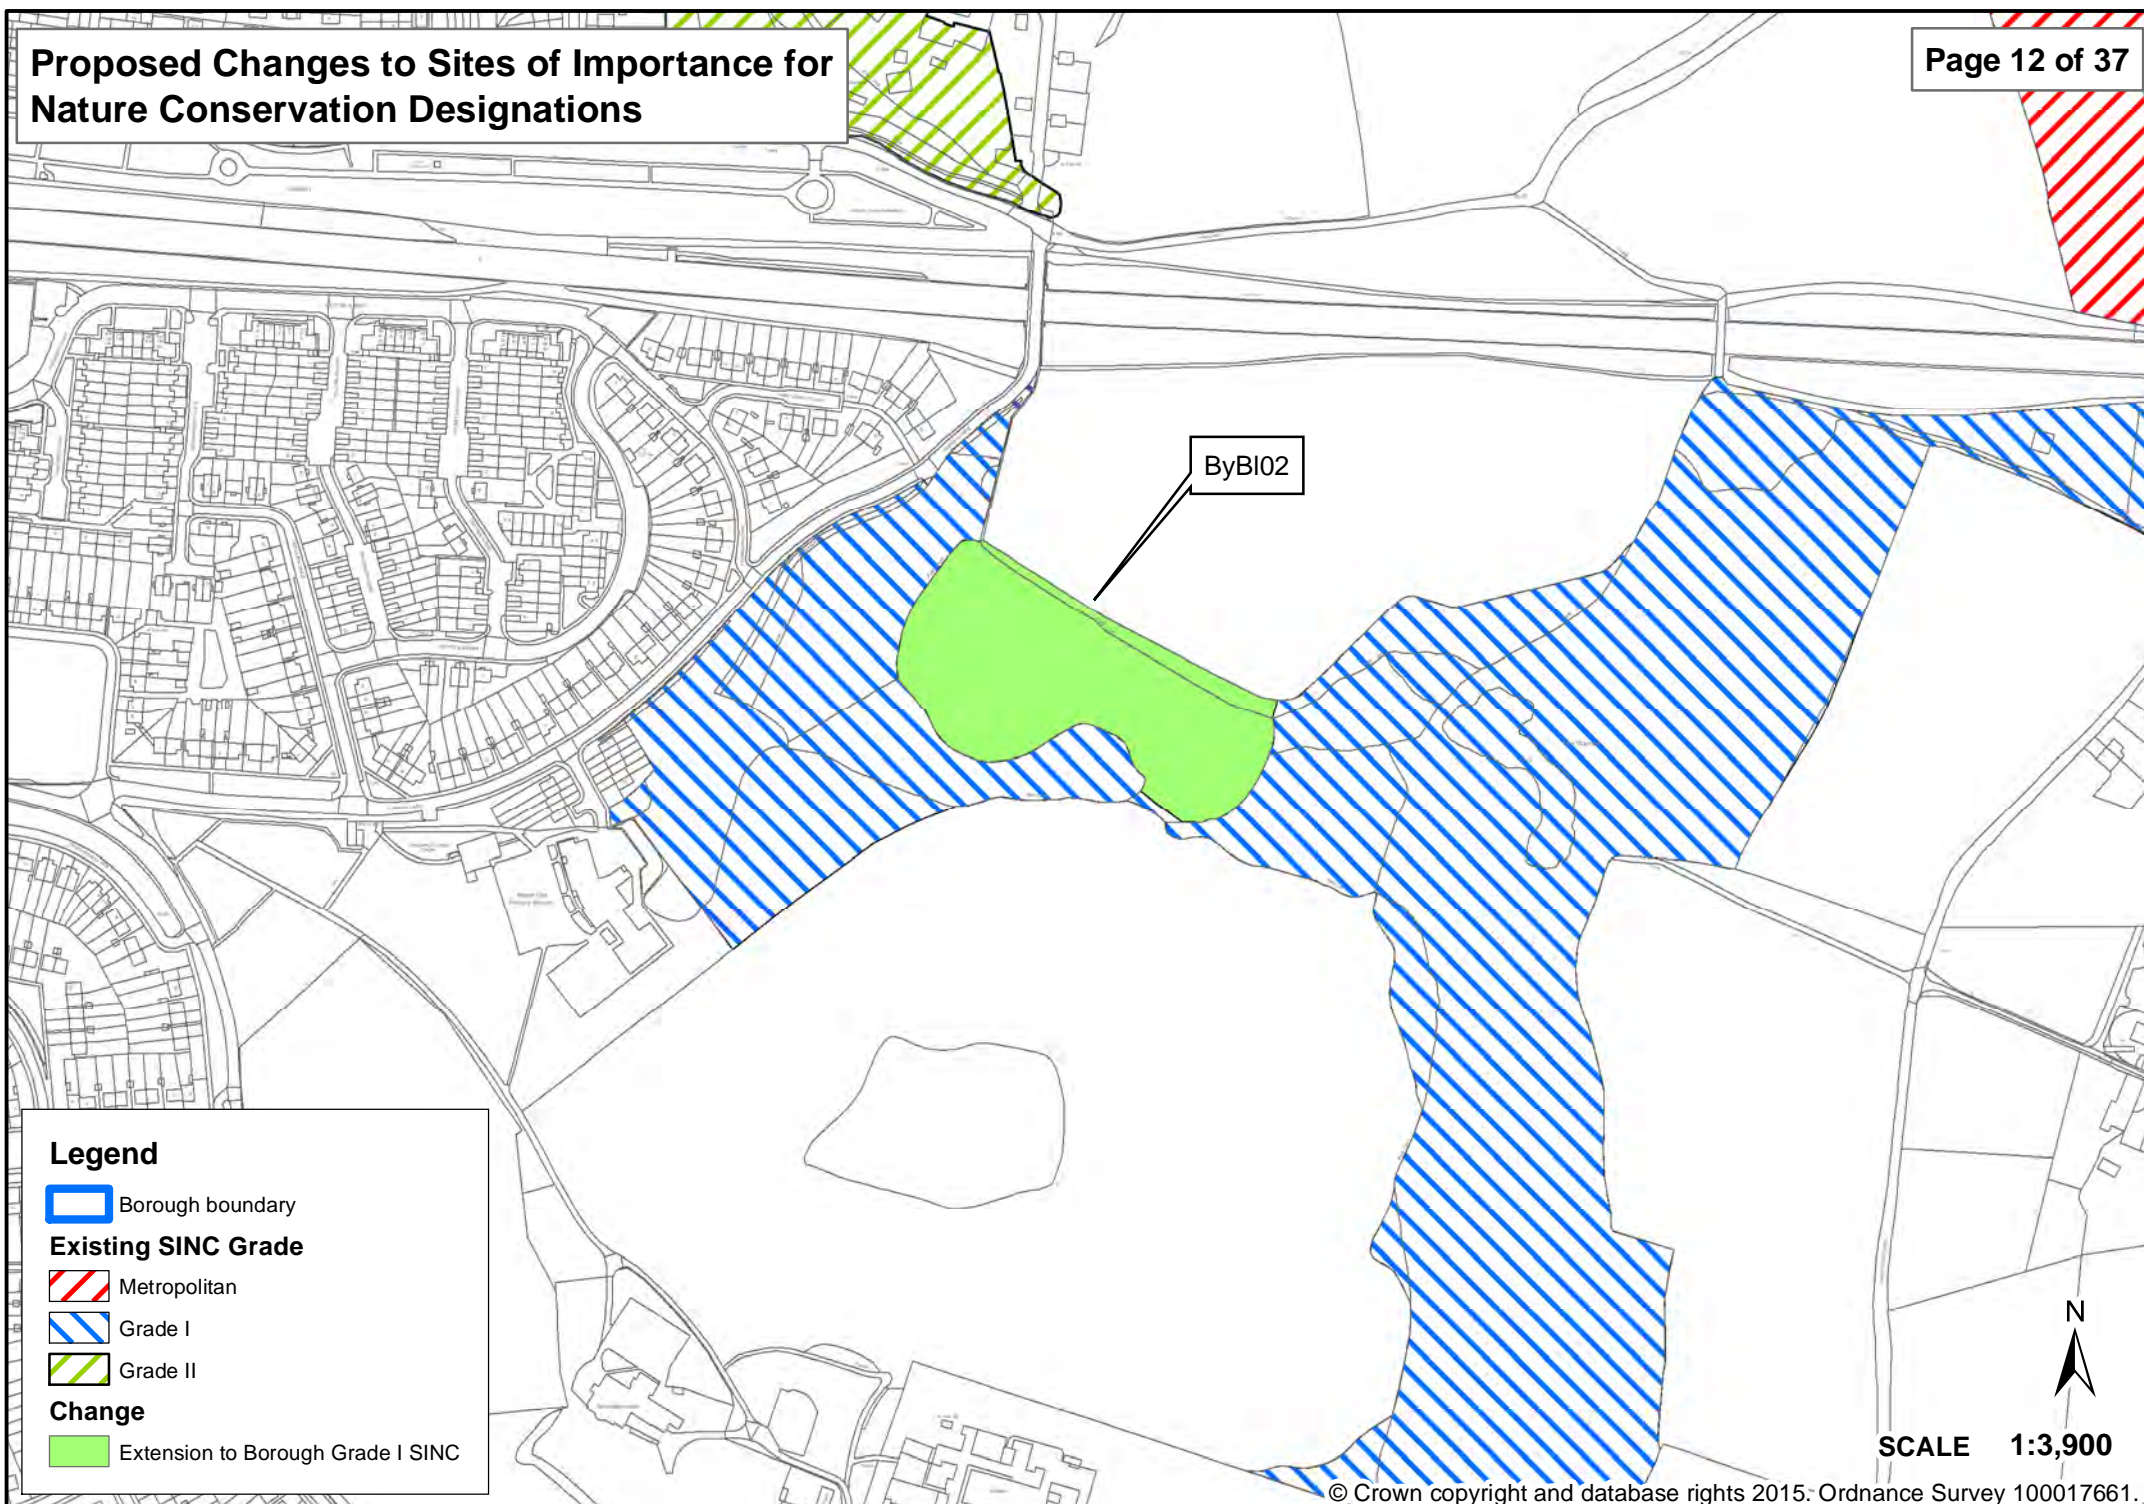

Proposed Changes to Sites of Importance for Nature Conservation Designations

Legend

 Borough boundary

Existing SINC Grade

 Metropolitan

Change

 New Borough Grade I SINC

SCALE 1:3,900

Proposed Changes to Sites of Importance for Nature Conservation Designations

Legend

-  Borough boundary
- Existing SINC Grade**
-  Grade I
- Change**
-  New Borough Grade II SINC

Proposed Changes to Sites of Importance for Nature Conservation Designations

Proposed Changes to Sites of Importance for Nature Conservation Designations

Legend

 Borough boundary

Existing SINIC Grade

 Metropolitan

 Grade I

 Grade II

Change